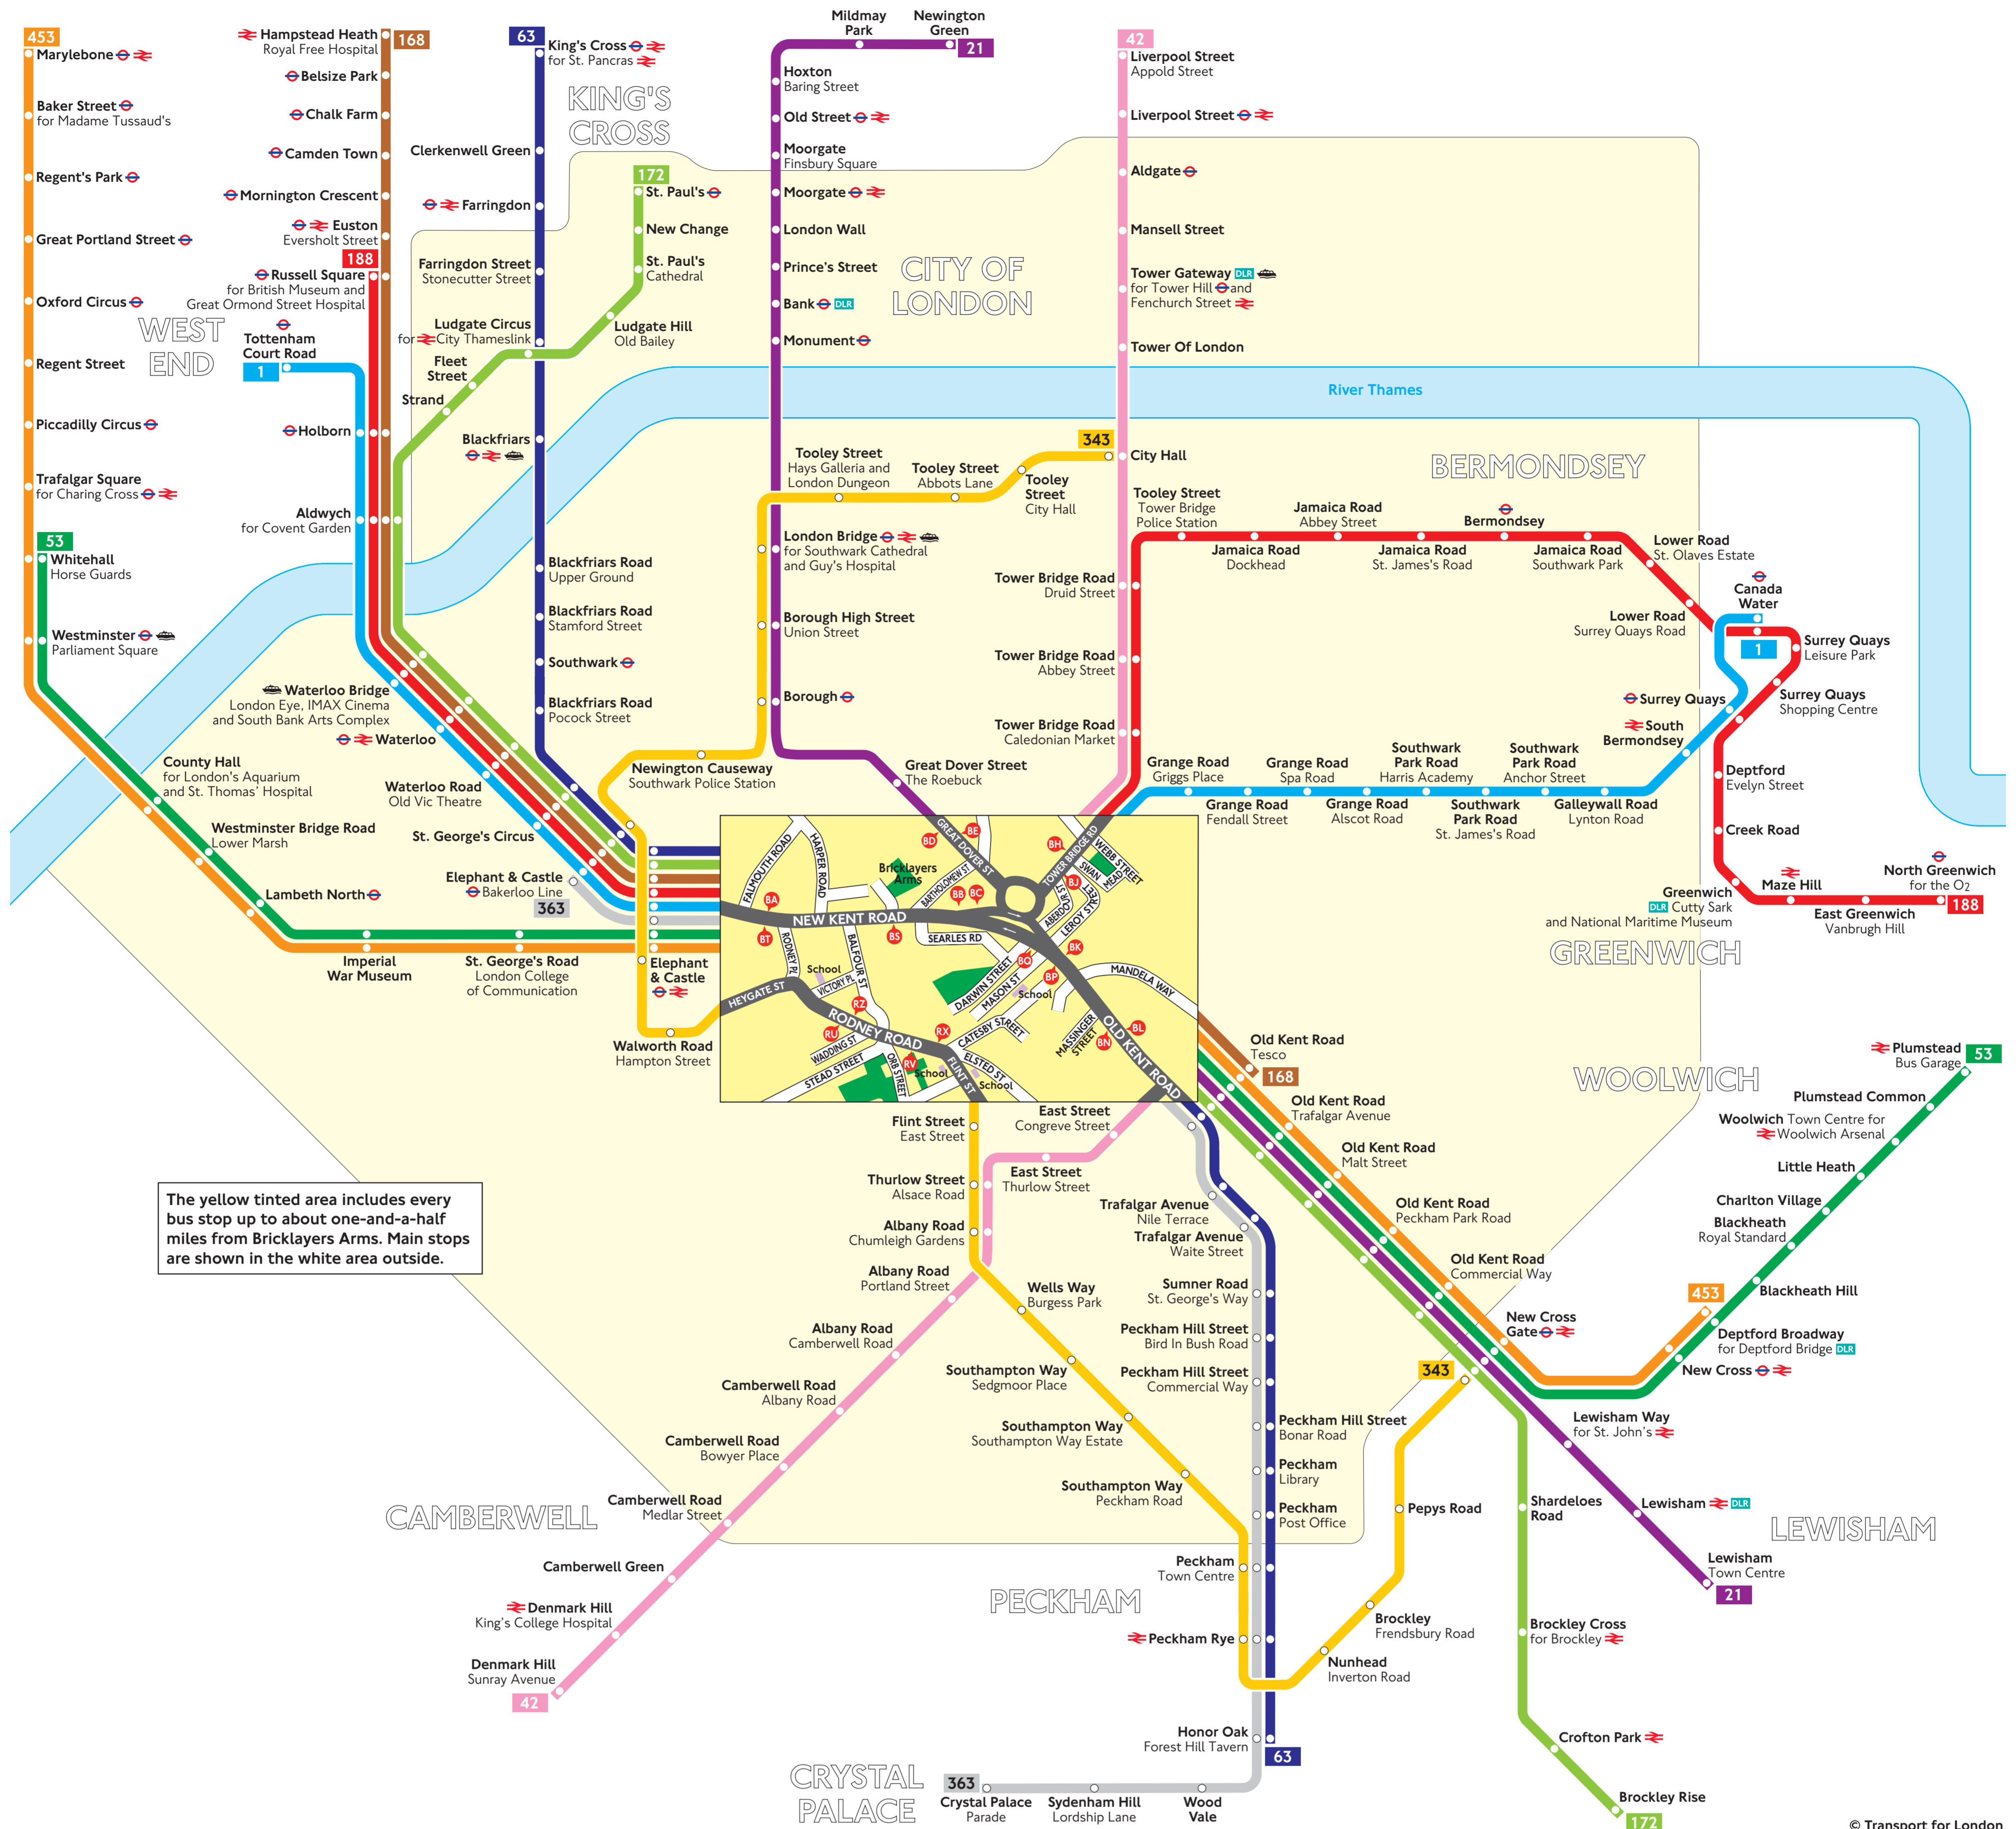

Buses from Bricklayers Arms

The yellow tinted area includes every bus stop up to about one-and-a-half miles from Bricklayers Arms. Main stops are shown in the white area outside.

- Key**
- Connections with Underground
 - Connections with National Rail
 - Connections with Docklands Light Railway
 - Connections with river boats

Red discs show the bus stop you need for your chosen bus service. The disc **A** appears on the top of the bus stop in the street (see map of town centre in centre of diagram).

Route finder

Day buses including 24-hour routes

Bus route	Towards	Bus stops
1	Canada Water	168, 172, 188
21	Lewisham	168, 172, 188
42	Newington Green	168, 172, 188
53	Plumstead	168, 172, 188
63	Whitehall	168, 172, 188
168	Hampstead Heath	168, 172, 188
172	Brockley Rise	168, 172, 188
188	North Greenwich	168, 172, 188
343	City Hall	168, 172, 188
363	Crystal Palace	168, 172, 188
453	Deptford Bridge	168, 172, 188