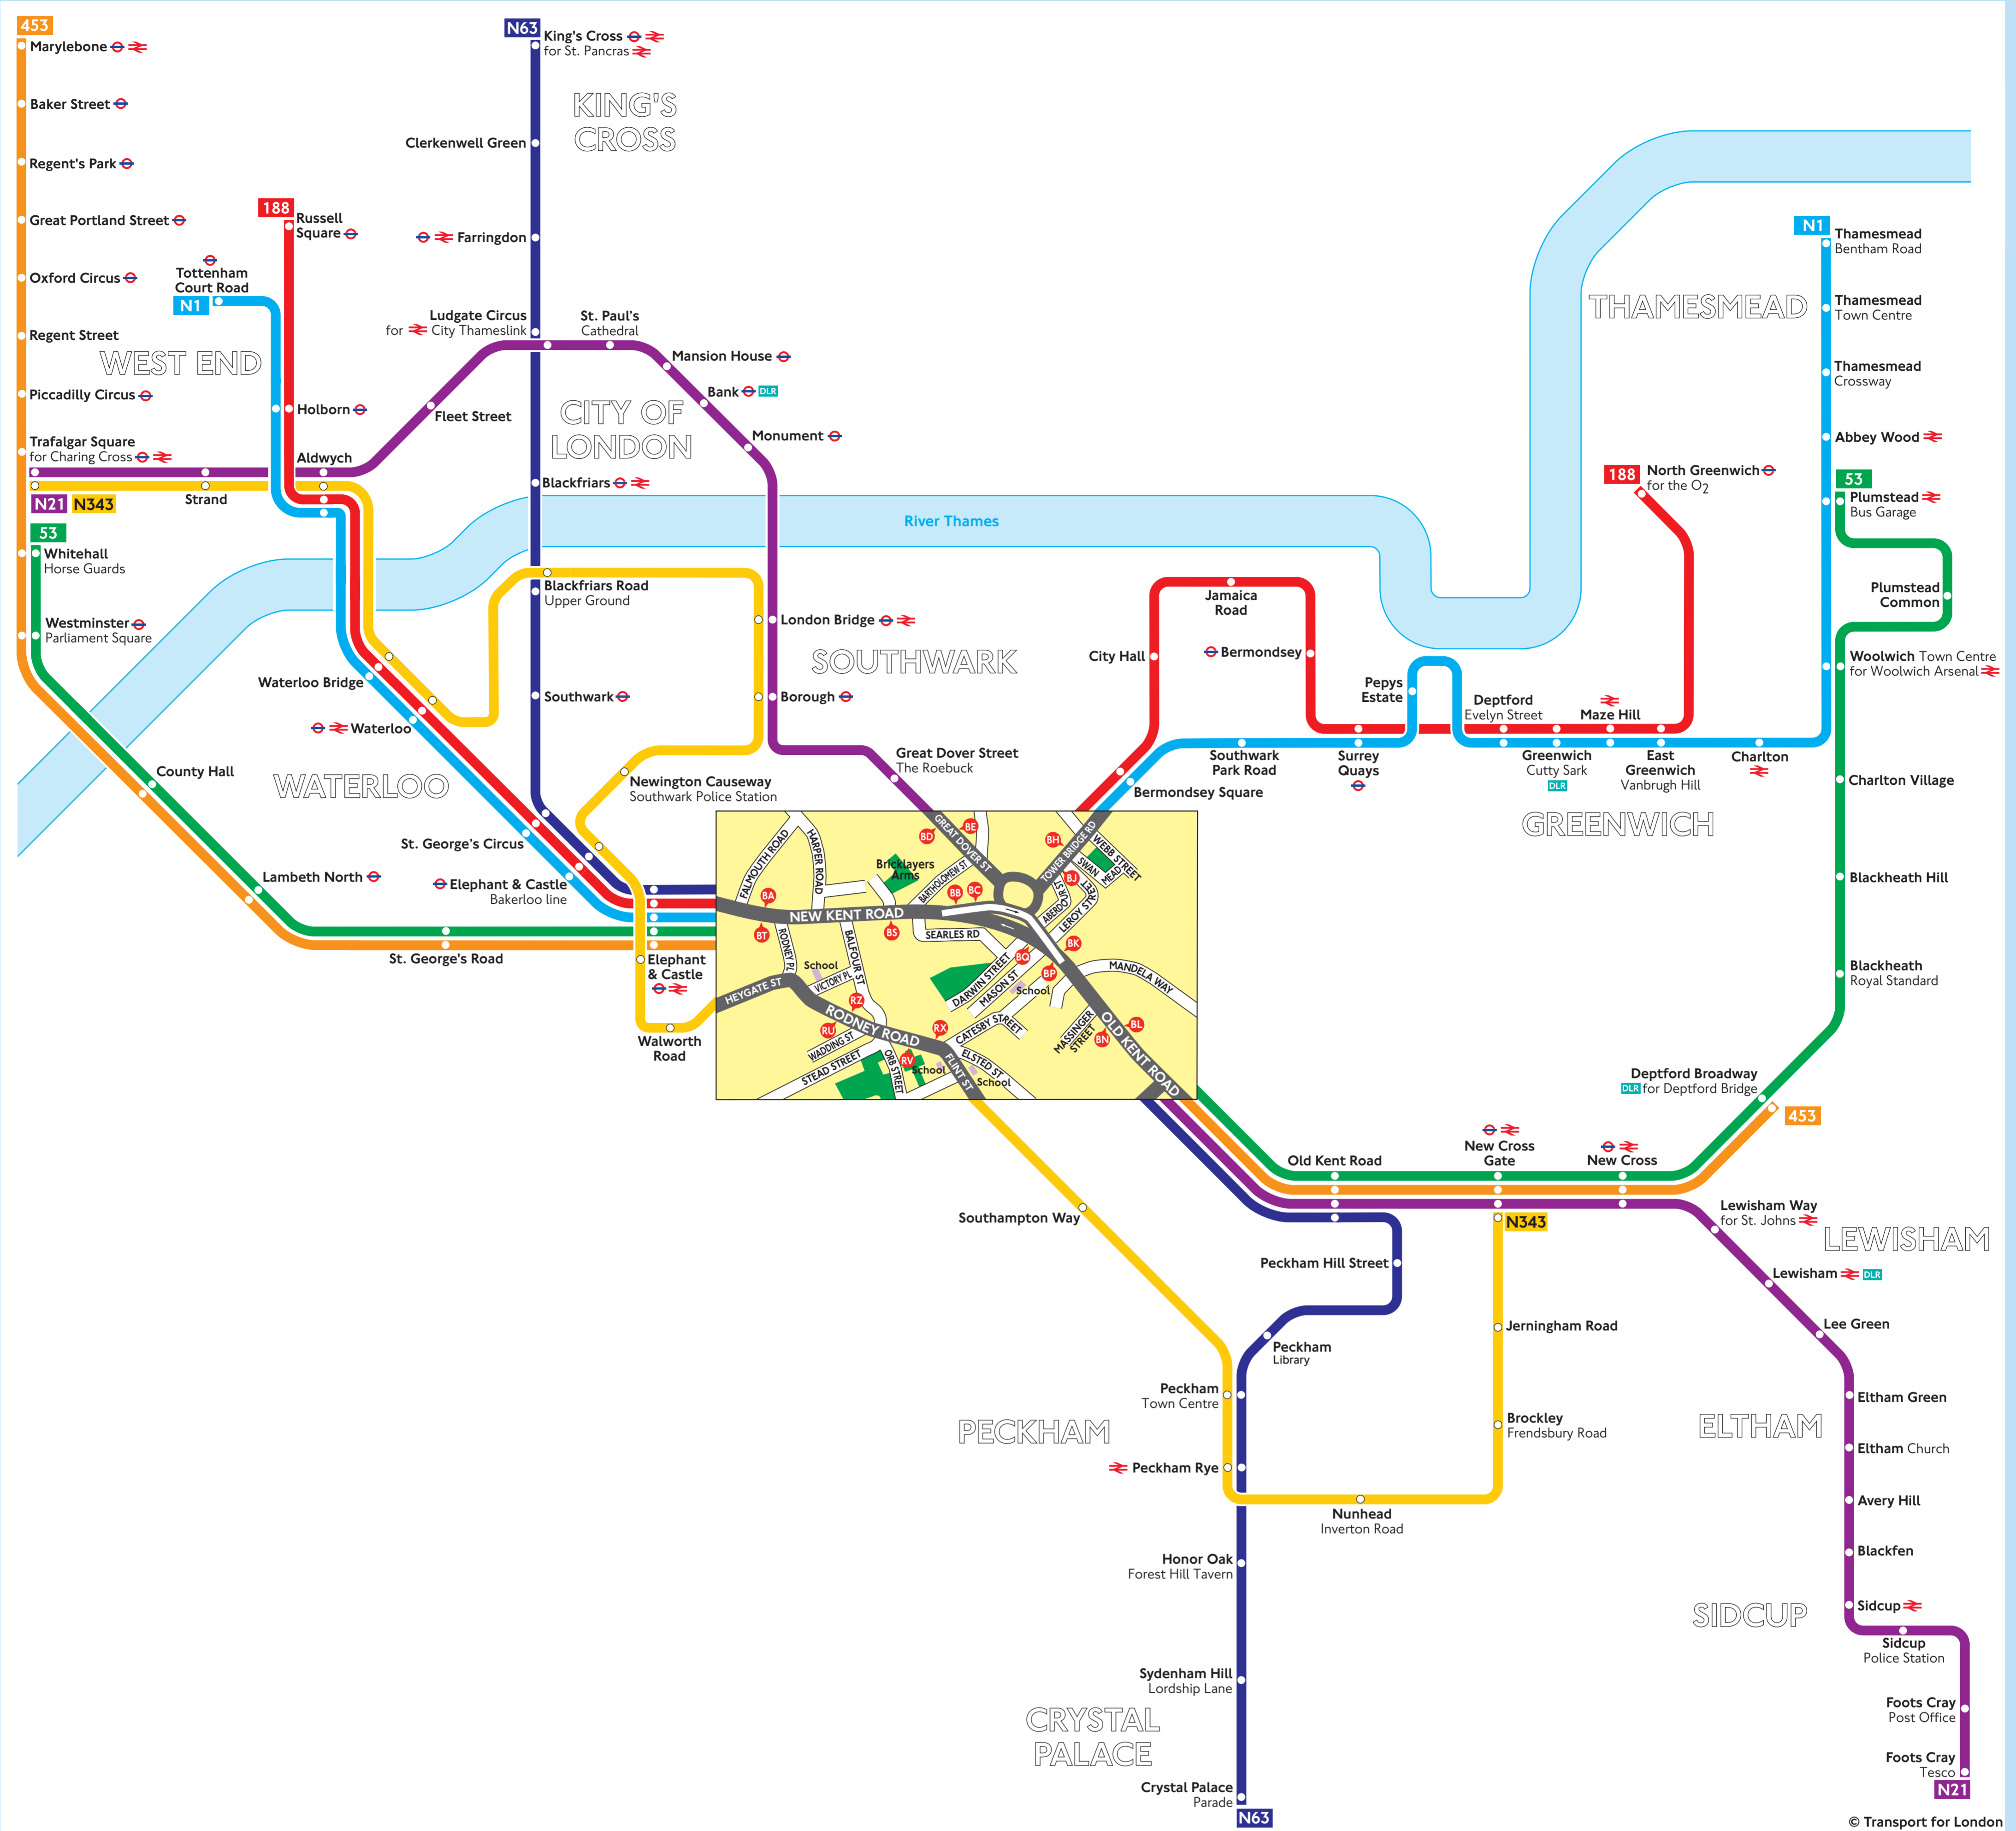

# Night buses from Bricklayers Arms

© Transport for London  
Information correct from 28 July 2007

**Key**

- Connections with Underground
- Connections with National Rail
- Connections with Docklands Light Railway

Red discs show the bus stop you need for your chosen bus service. The disc **A** appears on the top of the bus stop in the street (see map of town centre in centre of diagram).

**Route finder**  
Night buses including 24-hour routes

Bus route	Towards	Bus stops
<b>53</b>	Plumstead	BA CB CD CE
	Whitehall	DA DB DC DE
<b>188</b>	North Greenwich	FA FB FC
	Russell Square	GA GB GC
<b>453</b>	Deptford Bridge	HA HB HC
	Marylebone	IA IB IC
<b>N1</b>	Thamesmead	JA JB JC
	Tottenham Court Road	KA KB KC
<b>N21</b>	Foots Cray	LA LB LC
	Trafalgar Square	MA MB MC
<b>N63</b>	Crystal Palace	NA NB NC
	King's Cross	OA OB OC
<b>N343</b>	New Cross	PA PB PC
	Trafalgar Square	QA QB QC

Destination	Bus routes	Bus stops
<b>G</b>		
Foots Cray	N21	LA LB LC
<b>H</b>		
Great Dover Street The Roebuck	N21	DA DB DC
Great Portland Street	453	IA IB IC
Greenwich Cutty Sark	188, N1	MA MB MC
<b>J</b>		
Jamaica Road	188	LA LB LC
Jerningham Road	N343	QA QB QC
<b>K</b>		
King's Cross	N63	OA OB OC
<b>L</b>		
Lambeth North	53, 453	NA NB NC
Lee Green	N21	JA JB JC
Lewisham	N21	KA KB KC
Lewisham Way for St. Johns	N21	LA LB LC
London Bridge	N21, N343	MA MB MC, NA NB NC
<b>M</b>		
Ludgate Circus for City Thameslink	N21, N63	MA MB MC, OA OB OC
<b>N</b>		
New Cross	53, 453	PA PB PC
New Cross Gate	N21, 53, 453	QA QB QC, RA RB RC
Newington Causeway Southwark Police Station	N21, N343	MA MB MC, NA NB NC
North Greenwich	188	FA FB FC
Nunhead Inverton Road	N343	QA QB QC
<b>O</b>		
Old Kent Road	53, 453	NA NB NC
<b>P</b>		
Peckham Library	N63	OA OB OC
Peckham Town Centre	N63, N343	PA PB PC, QA QB QC